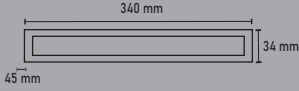

WLL - 4021

20 W SİYAH KASA MERCEK LINEER RAY SPOT

YENİ ÜRÜN

660 ₺

CE RoHS

220V 20W

LÜMEN 1800

40 ADET

43X32X25 CM

SMD LED

BEYAZ 6500 K

GÜN IŞIĞI 3500 K

AMBER

IP20